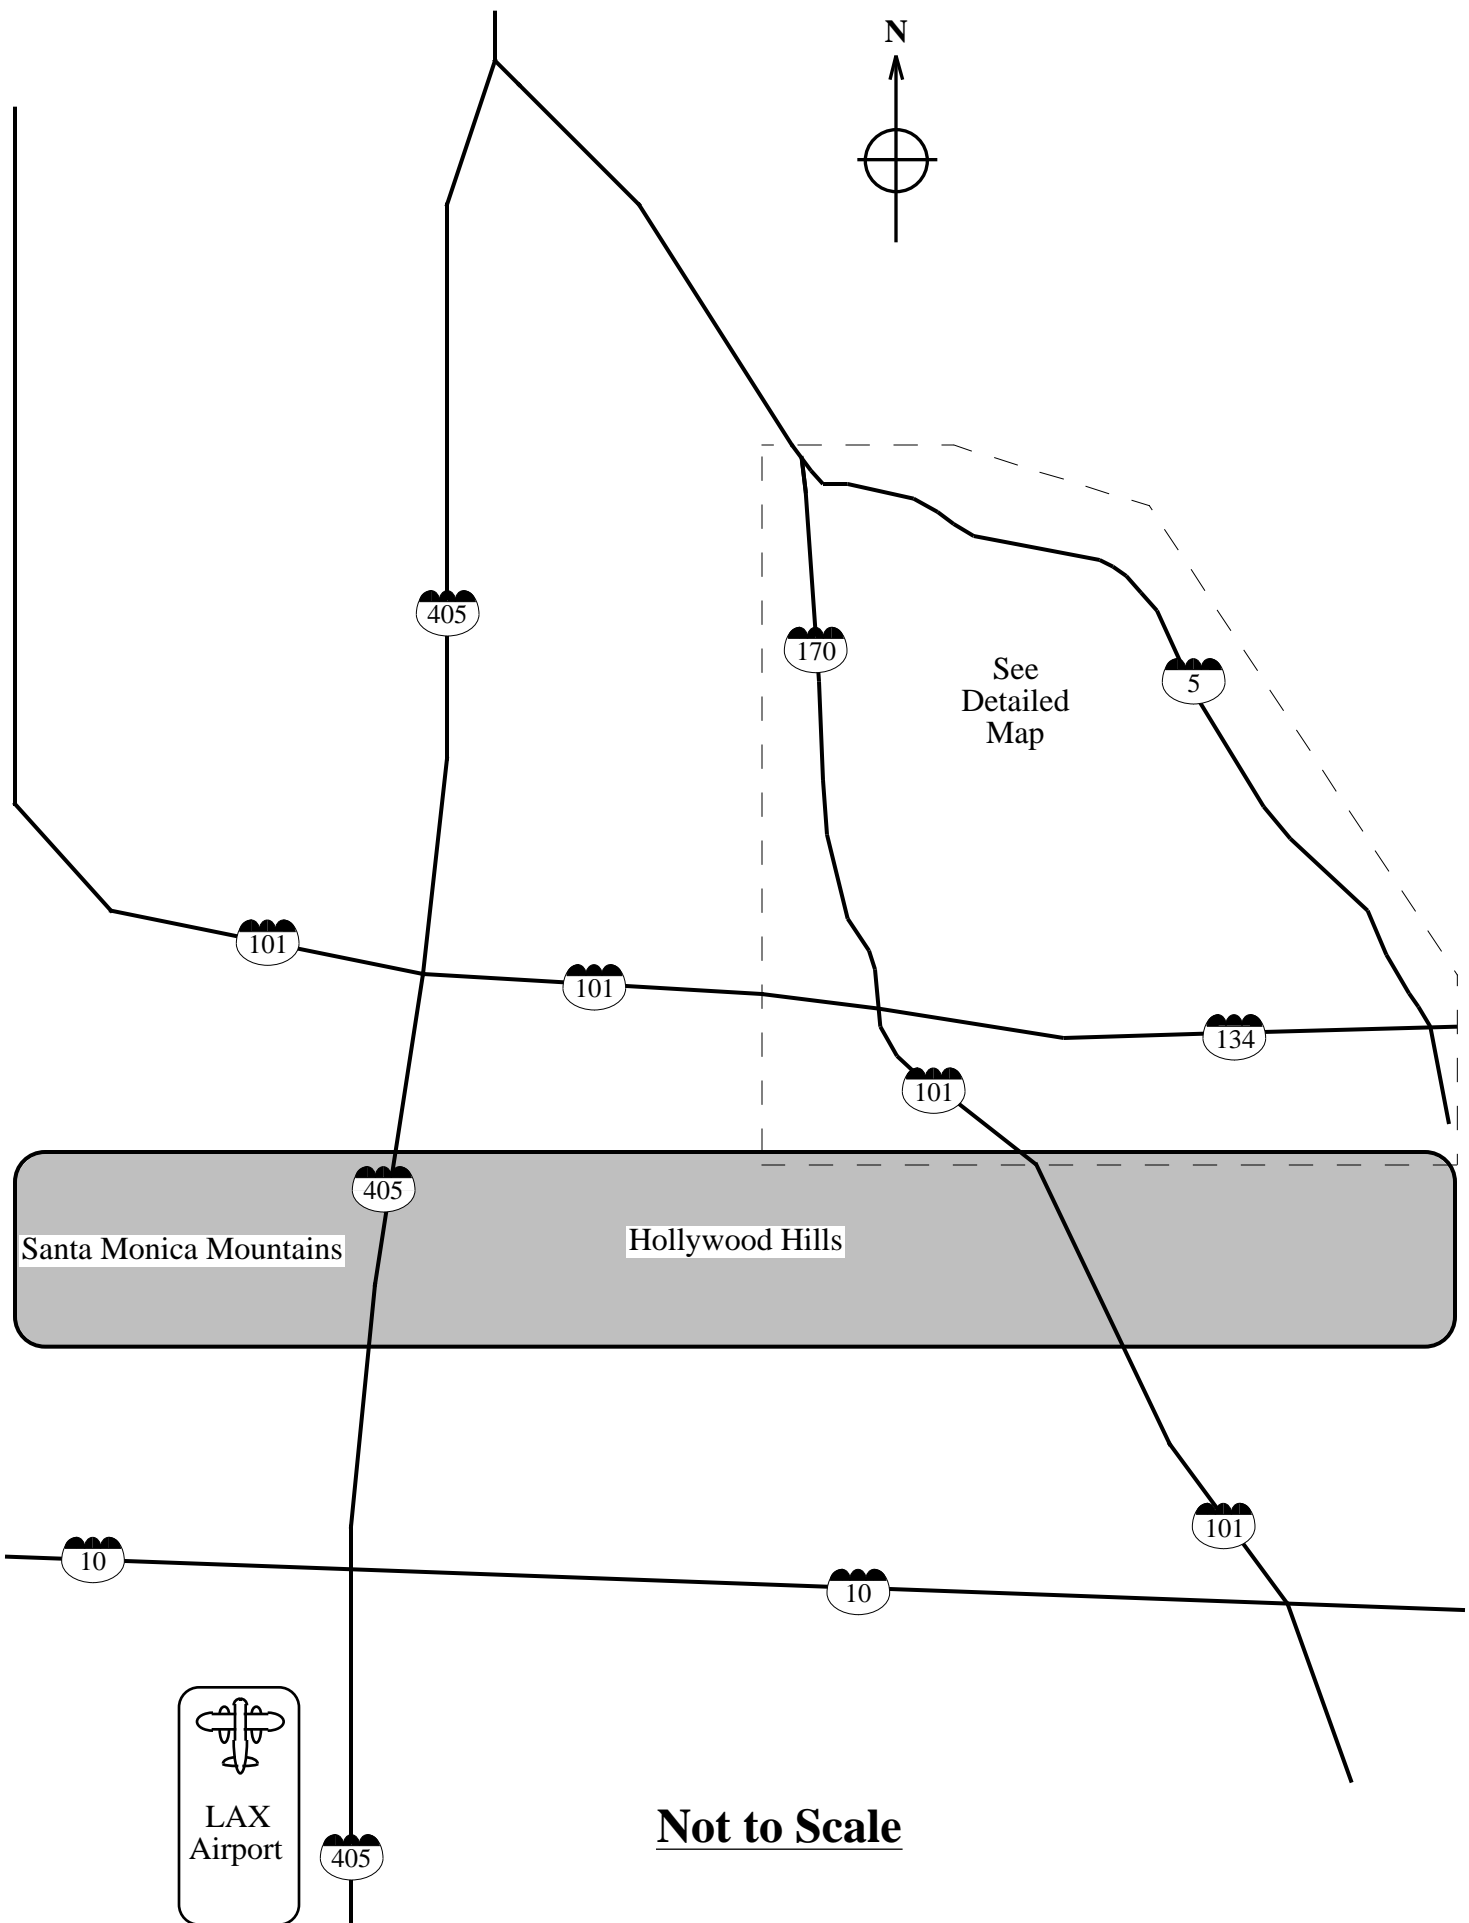

**THE
DESK
DOCTOR**

**The Desk Doctor, Inc.
3316/18 W. Burbank Blvd.
Burbank, CA 91505
info@deskdoctor.com**

**Tel. (818) 848 8065
Fax. (818) 848 2022**

Directions:

From the West: Take the 134 East. Take the "Pass" exit and follow the signs for Burbank Airport. This will put you on Hollywood Way, heading North. Turn Right on Burbank, and two blocks later, we are on the south (right hand) side.

From The East: Take the 134 West. Take the "Buena Vista" exit, heading north. Turn left on Burbank, and nine blocks later, we are on the south (left hand) side.

From The North: Take the 5 South. Take the "Hollywood Way" exit, heading south. Turn left on Burbank, and two blocks later, we are on the south (right hand) side.

From the South: Take the 5 North. Take the "Burbank" exit, heading west. After the "Buena Vista" lights, go a further nine blocks, and we are on the south (left hand) side.

See
Detailed
Map

Santa Monica Mountains

Hollywood Hills

Not to Scale