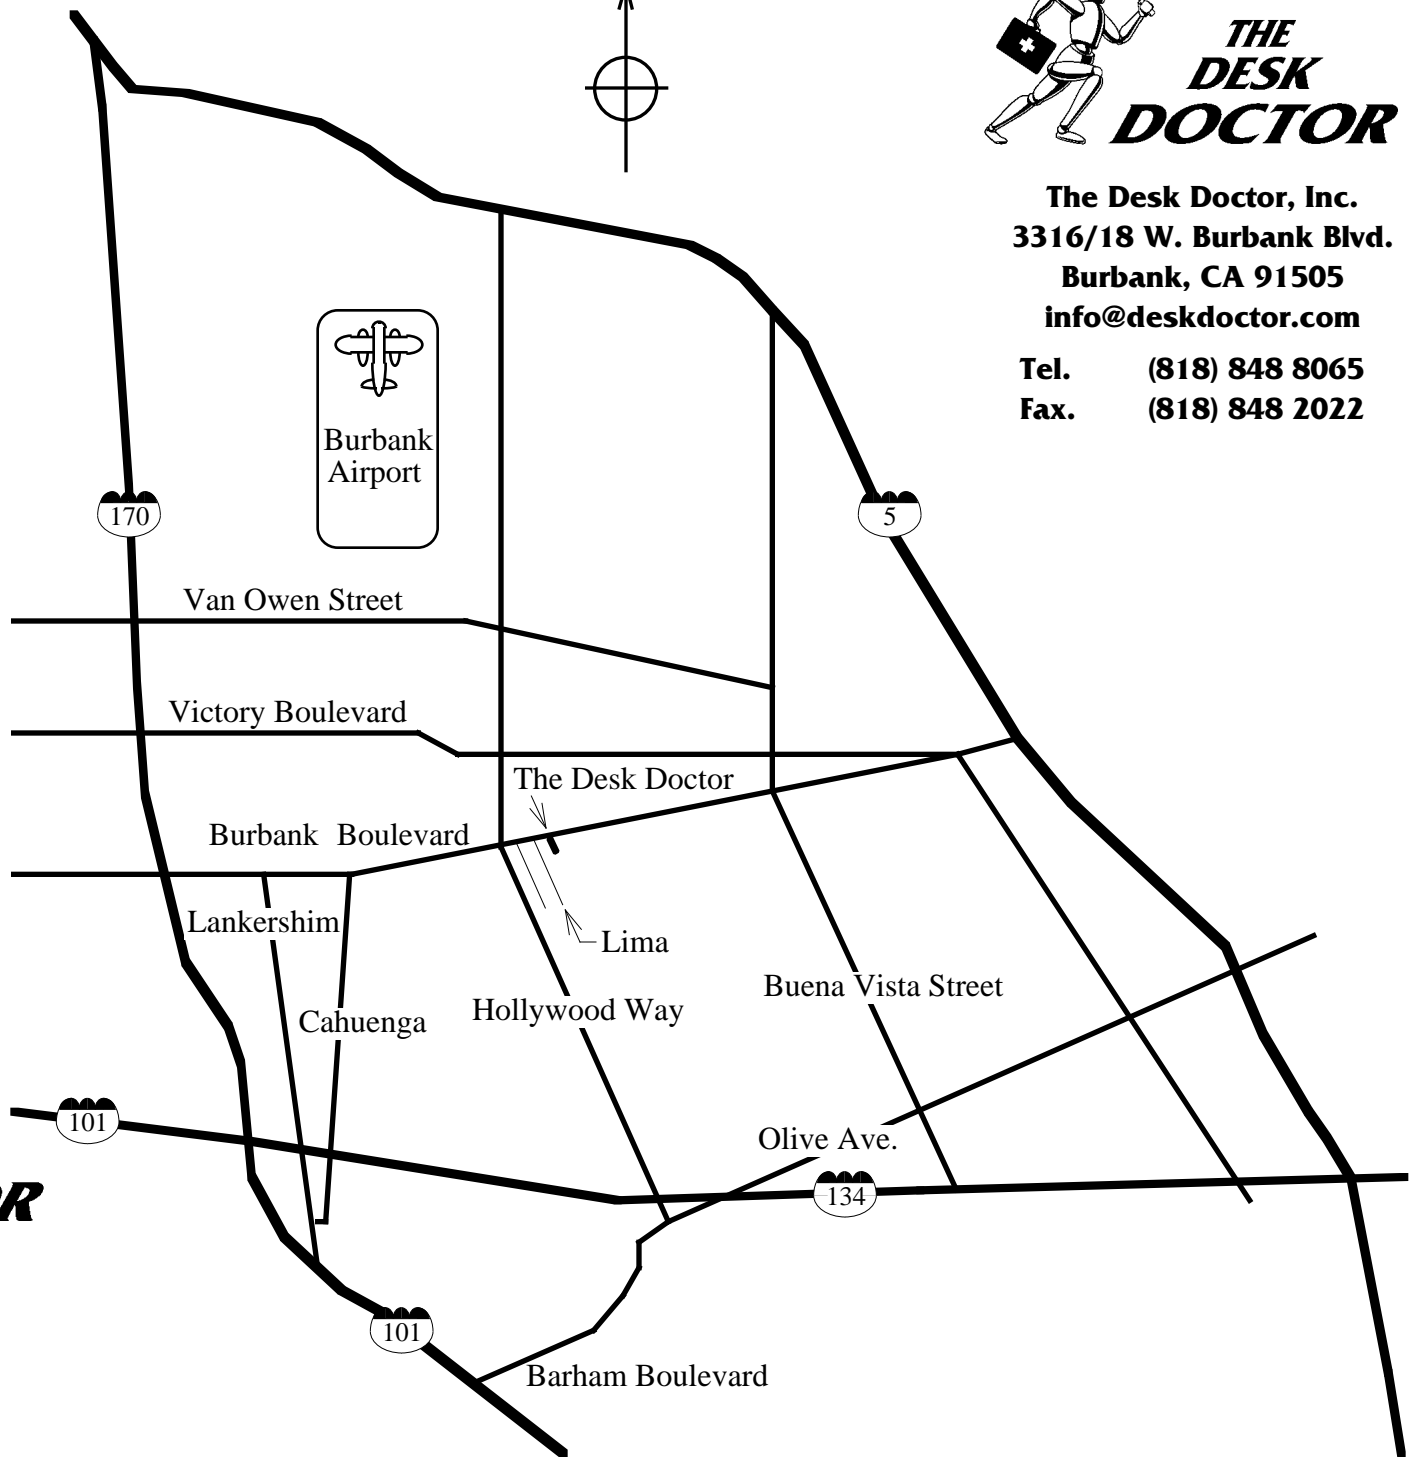

**THE
DESK
DOCTOR**

**The Desk Doctor, Inc.
3316/18 W. Burbank Blvd.
Burbank, CA 91505
info@deskdoctor.com**

**Tel. (818) 848 8065
Fax. (818) 848 2022**

Directions:

From the West: Take the 134 East. Take the "Pass" exit and follow the signs for Burbank Airport. This will put you on Hollywood Way, heading North. Turn Right on Burbank, and two blocks later, we are on the south (right hand) side.

From The East: Take the 134 West. Take the "Buena Vista" exit, heading north. Turn left on Burbank, and nine blocks later, we are on the south (left hand) side.

From The North: Take the 5 South. Take the "Hollywood Way" exit, heading south. Turn left on Burbank, and two blocks later, we are on the south (right hand) side.

From the South: Take the 5 North. Take the "Burbank" exit, heading west. After the "Buena Vista" lights, go a further nine blocks, and we are on the south (left hand) side.

See
Detailed
Map

Santa Monica Mountains