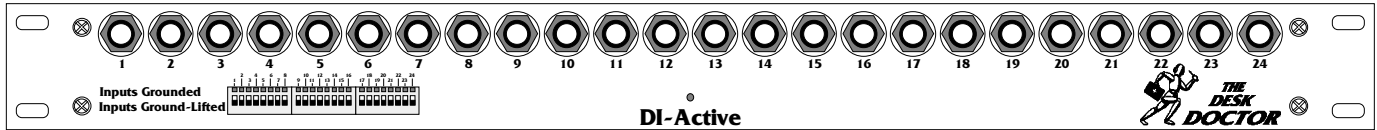

DI-Active

24 Channel Active DI Audio Interface

24 Unbalanced Inputs to Balanced Outputs with 14dB Gain
15Hz to 40kHz ± 0.1 dB, O/P Headroom +28dB, < 0.003% Distortion
Inputs & Outputs on 25 pin D Connectors, Tascam DA88 Standard
Use of 1/4" Inputs Breaks Signal from Multipin Connectors
Isolated Outputs Can Be Used With Phantom Powered Inputs
Alternative Version Available with 1/4" Connectors on Rear