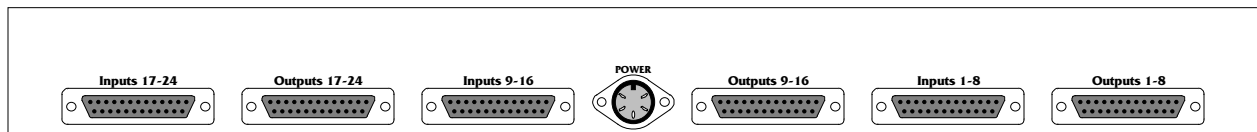

DI-Active

24 Channel Active DI Audio Interface

24 Unbalanced Inputs to Balanced Outputs with 14dB Gain
15Hz to 40kHz ± 0.1 dB, O/P Headroom +28dB, < 0.003% Distortion
Inputs & Outputs on 25 pin D Connectors, Tascam DA88 Standard
Use of 1/4" Inputs Breaks Signal from Multipin Connectors
Isolated Outputs Can Be Used With Phantom Powered Inputs
Alternative Version Available with 1/4" Connectors on Rear