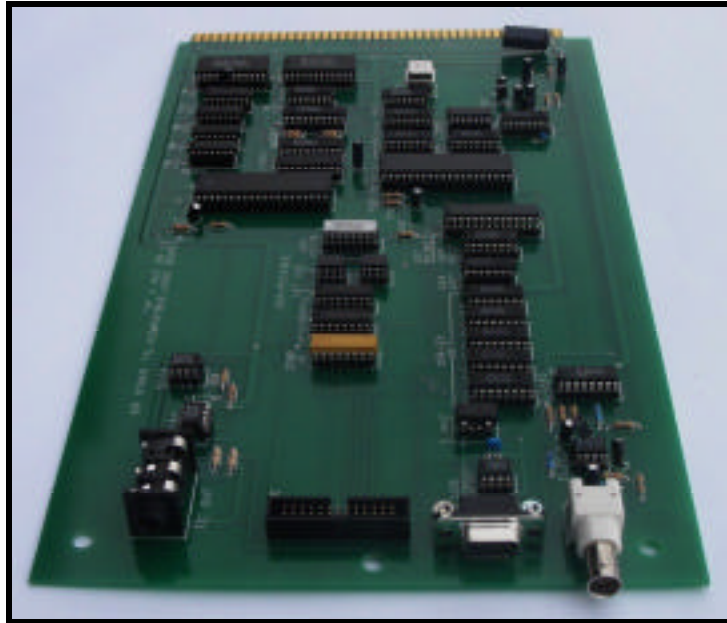

The Desk Doctor

ZX Card

True Timecode & 9 Pin Transport Control from SSL Computers

This exciting new card for SSL E and G computers enables timecode transport control. The development by Desk Doctor enables instant locate for timecode operated transports and Sony 9 Pin Protocols. Locked to internal or studio reference, the ZX card has been designed to take advantage of studio non-linear transport capabilities including high speed searching and random access. The timecode outputs have been developed such that computer based recording systems will not lag behind or require buffering for instant play out from desired locations.

Add the CX-16 controller option for Midi fader and mute control direct from the console.

The Desk Doctor

No Compromises

Info@deskdoctor.com
<http://www.deskdoctor.com>

The Desk Doctor is the premiere professional audio provider of sonically superior solutions for all installations.